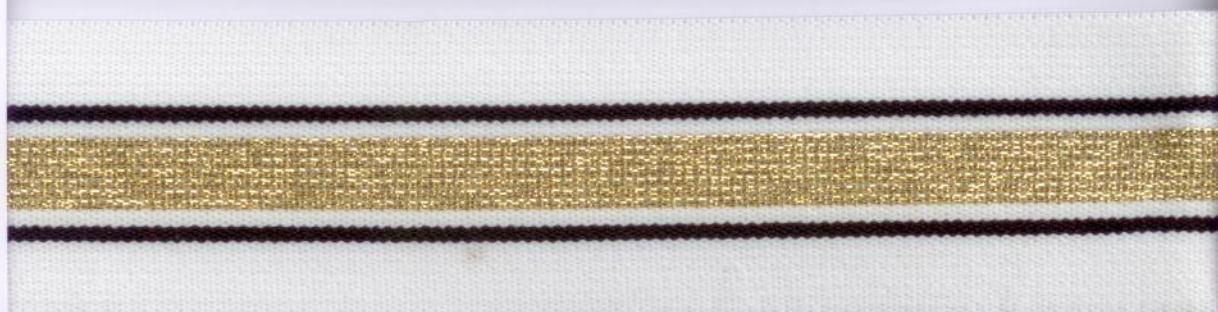

COLOURCARD 920

ELASTIC LUREX STREEP
700260.040-40MM.

www.elga-best.com

elga

2101
BLCK/SILVER

1101
WHT/SILVER

2100
BLCK/GOLD

1100
WHT/GOLD