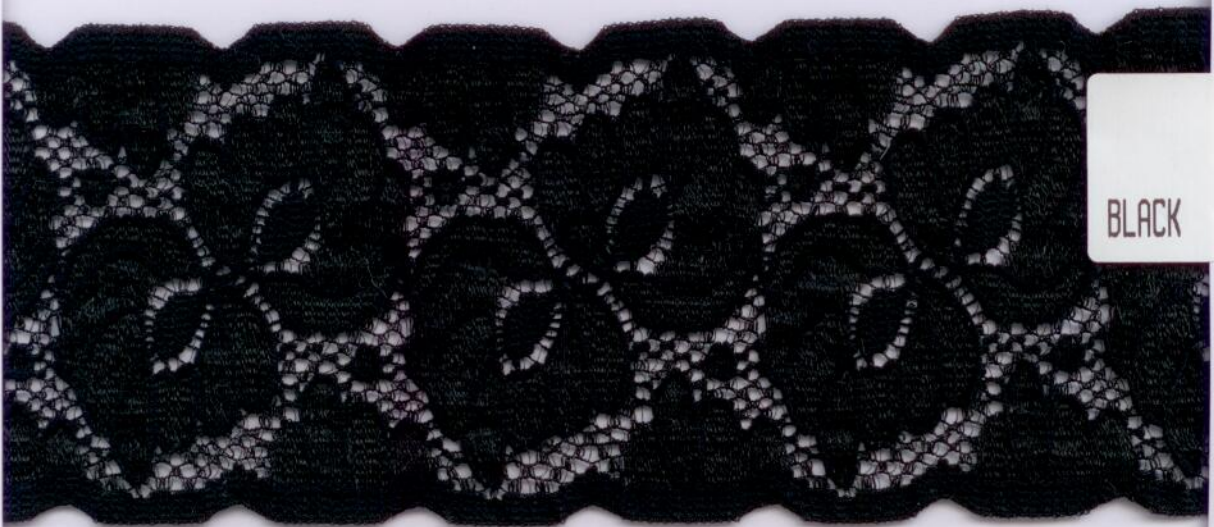

COLORCARD 87

61/4139-6CM.
STRETCH LACE

WHITE

IVORY

BLACK