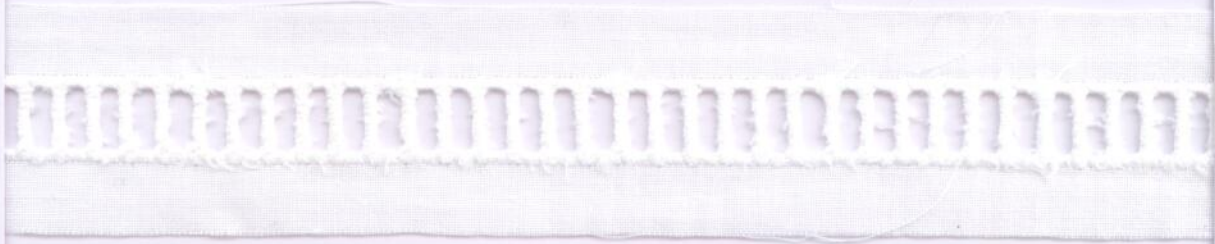

CULOORLAKU 255

LADDERBAND KATOEN
32366/30MM.

www.elga-best.com

elga

WIT

ECRU

elga

www.elga-best.com